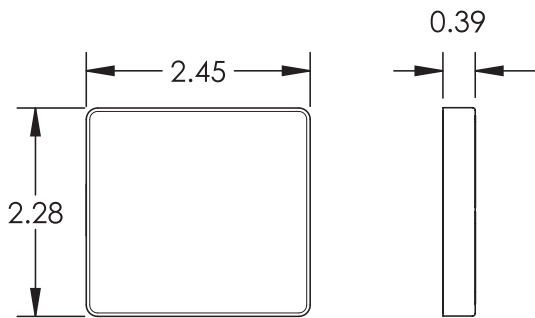

6430015-21