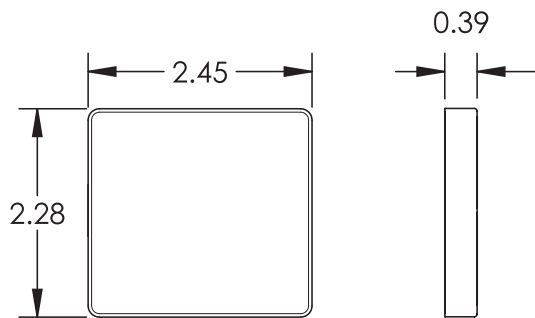

6430015-22

Technical specifications

OUTPUT POWER	15 watts (maximum)
INPUT POWER	26 watts (maximum)
INPUT VOLTAGE	12 – 32 VDC (2.2A at 14 VDC) (0.9A at 28 VDC)
CHARGING DEPTH	6430015-21 Up to 0.4" (10 mm) 6430015-22 Up to 0.1" (2.5 mm)
WEIGHT	6430015-21 5.0 ounces (141 grams) 6430015-22 5.0 ounces (141 grams)
DIMENSIONS	6430015-21 2.28" L x 2.45" W x 0.39" H 6430015-22 2.28" L x 2.45" W x 0.39" H
MATING CONNECTOR KIT	P/N 9019739-1 (included)
MOUNTING	(4) #2-56 threaded holes
INSTALLATION	In-seat, cabin and cockpit
CASE	Anodized aluminum, black
CERTIFICATION	FAA TSO C71 RTCA DO-160G