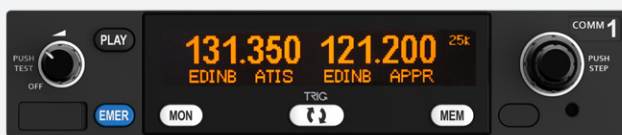

TY96 Compact VHF COM/Radios

Compact Mode S Transponders

TC20	00649-00-01 (replacement only)
TT21	00675-00-01
TT22	00745-00-01

Panel Mount Transponder

TT31	00220-00
TT31	00220-00-01

Compact VHF COM/Radios

TC90	00857-00-01 (replacement only)
TY91	00882-00-01
TY92	00879-00-01
TY96	01226-00-01
TY97	01228-00-01