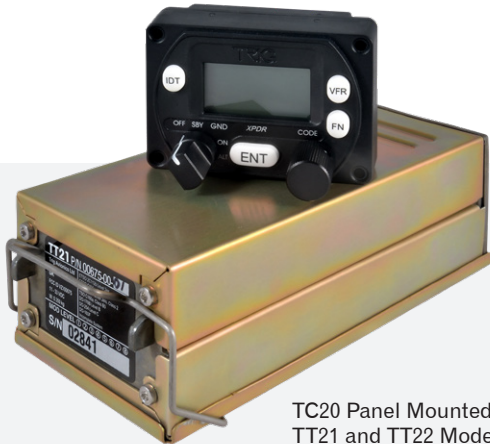

Mid-Continent Instruments and Avionics is the Exclusive U.S. Service Center for Trig Avionics.

TC20 Panel Mounted Controller and TT21 and TT22 Mode S (1090ES ADS-B Out) Transponders

TT31 Mode S (1090ES ADS-B Out) Transponder

TY91 and TY92 Compact VHF COM/Radios

TY96 Compact VHF COM/Radios

Compact Mode S Transponders

| | |
|------|--------------------------------|
| TC20 | 00649-00-01 (replacement only) |
| TT21 | 00675-00-01 |
| TT22 | 00745-00-01 |