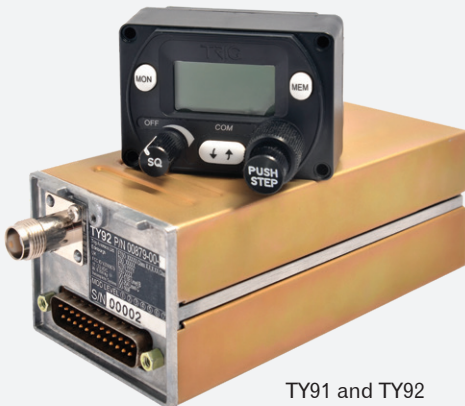

Mid-Continent Instruments and Avionics is the Exclusive U.S. Service Center for Trig Avionics.

TC20 Panel Mounted Controller and TT21 and TT22 Mode S (1090ES ADS-B Out) Transponders

TT31 Mode S (1090ES ADS-B Out) Transponder

TY91 and TY92 Compact VHF COM/Radios

TY96 Compact VHF COM/Radios

Compact Mode S Transponders

| | |
|------|--------------------------------|
| TC20 | 00649-00-01 (replacement only) |
| TT21 | 00675-00-01 |
| TT22 | 00745-00-01 |